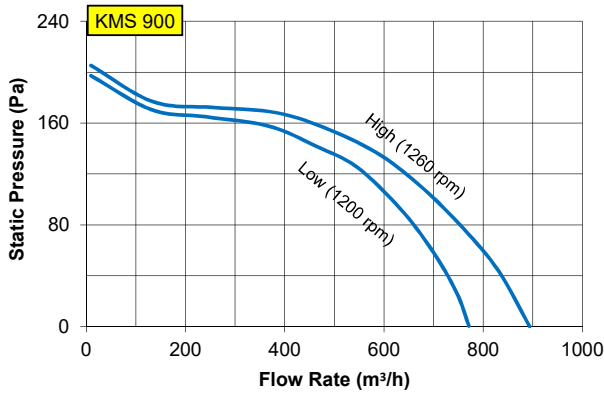

Performance

- Performance certified is for installation type B – Free inlet, Ducted outlet.
- Performance ratings do not include the effects of appurtenances (accessories).
- Speed (RPM) shown is nominal. Performance is based on actual speed of test.