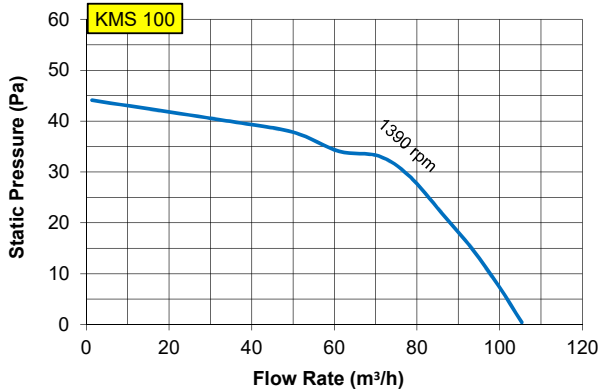

Performance

- Performance certified is for installation type B – Free inlet, Ducted outlet.
- Performance ratings do not include the effects of appurtenances (accessories).
- Speed (RPM) shown is nominal. Performance is based on actual speed of test.