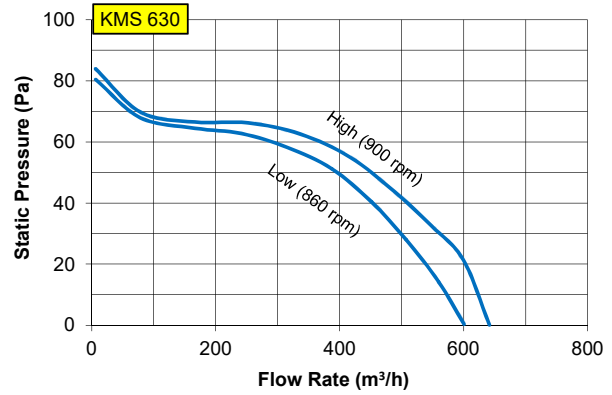

Performance

- Performance certified is for installation type B – Free inlet, Ducted outlet.
- Performance ratings do not include the effects of appurtenances (accessories).
- Speed (RPM) shown is nominal. Performance is based on actual speed of test.