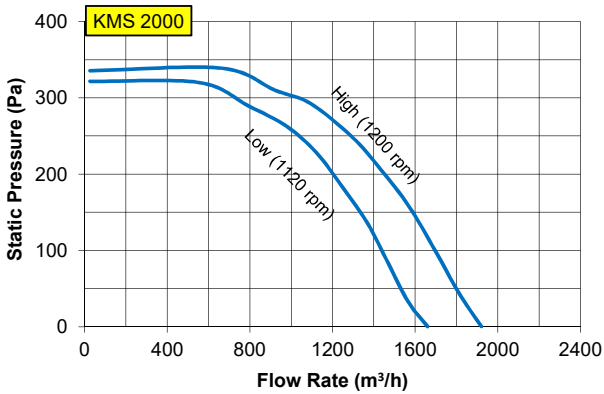

Performance

- Performance certified is for installation type B – Free inlet, Ducted outlet.
- Performance ratings do not include the effects of appurtenances (accessories).
- Speed (RPM) shown is nominal. Performance is based on actual speed of test.