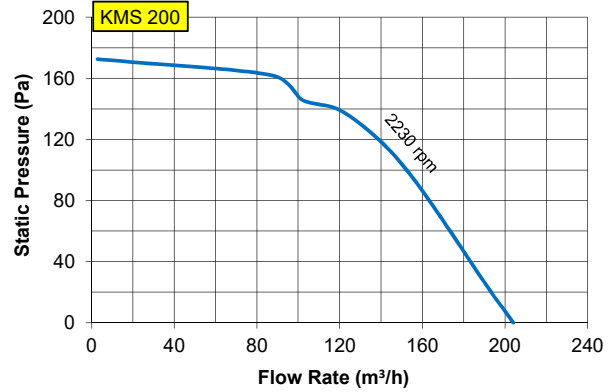

Performance

- Performance certified is for installation type B – Free inlet, Ducted outlet.
- Performance ratings do not include the effects of appurtenances (accessories).
- Speed (RPM) shown is nominal. Performance is based on actual speed of test.