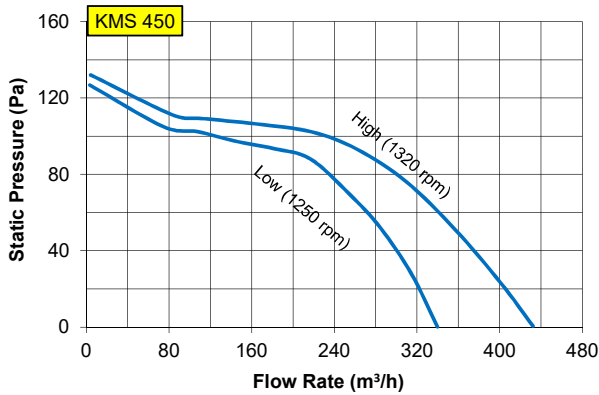

Performance

- Performance certified is for installation type B – Free inlet, Ducted outlet.
- Performance ratings do not include the effects of appurtenances (accessories).
- Speed (RPM) shown is nominal. Performance is based on actual speed of test.