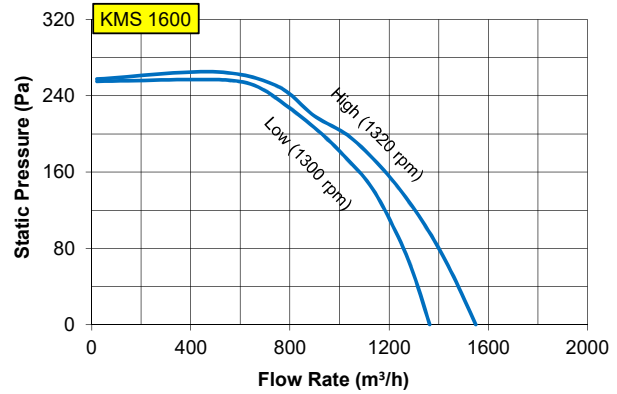

Performance

- Performance certified is for installation type B – Free inlet, Ducted outlet.
- Performance ratings do not include the effects of appurtenances (accessories).
- Speed (RPM) shown is nominal. Performance is based on actual speed of test.